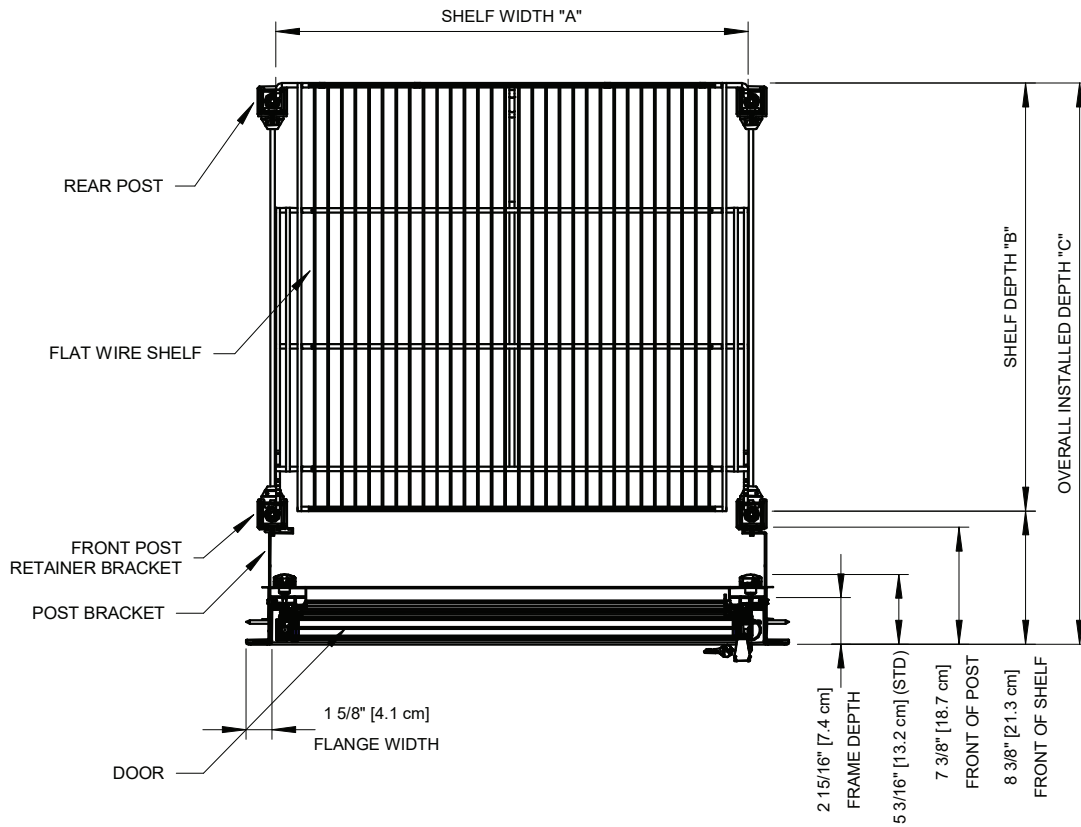

101 SERIES

Door Models 101N , 101T - Frame 101N - Std Flat Wire Shelving Set
1 Door - Normal Temp & Low Temp

MODEL WIDTH		
Catalog Door Width	Actual Door Width	Shelf Width "A"
24	23 3/16"	23 5/16"
26	26 3/8"	26 5/16"
28	28 3/8"	28 5/16"
30	29 7/8"	29 13/16"

MODEL DEPTH	
Shelf Depth "B"	Overall Installed Depth "C"
24	30 9/16"
27	33 9/16"
36	42 9/16"

101 SERIES

Rev. Date	Rev. #	Rev. Title
05-01-26	0	NEW STANDARD