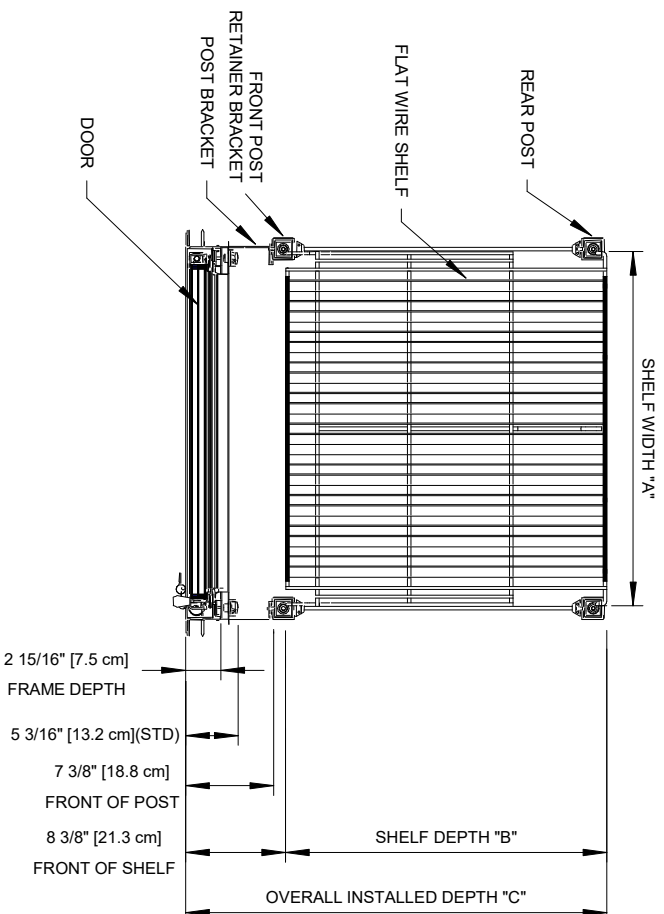

# 101 SERIES

Door Models 101N , 101T - Frame 101N - Std Flat Wire Shelving Set Back  
1 Door - Normal Temp & Low Temp

MODEL WIDTH		
Catalog Door Width	Actual Door Width	Shelf Width "A"
24	23 3/16"	23 5/16"
26	26 3/8"	26 5/16"
28	28 3/8"	28 5/16"
30	29 7/8"	29 13/16"

MODEL DEPTH	
Shelf Depth "B"	Overall Installed Depth "C"
24	30 9/16"
27	33 9/16"
36	42 9/16"