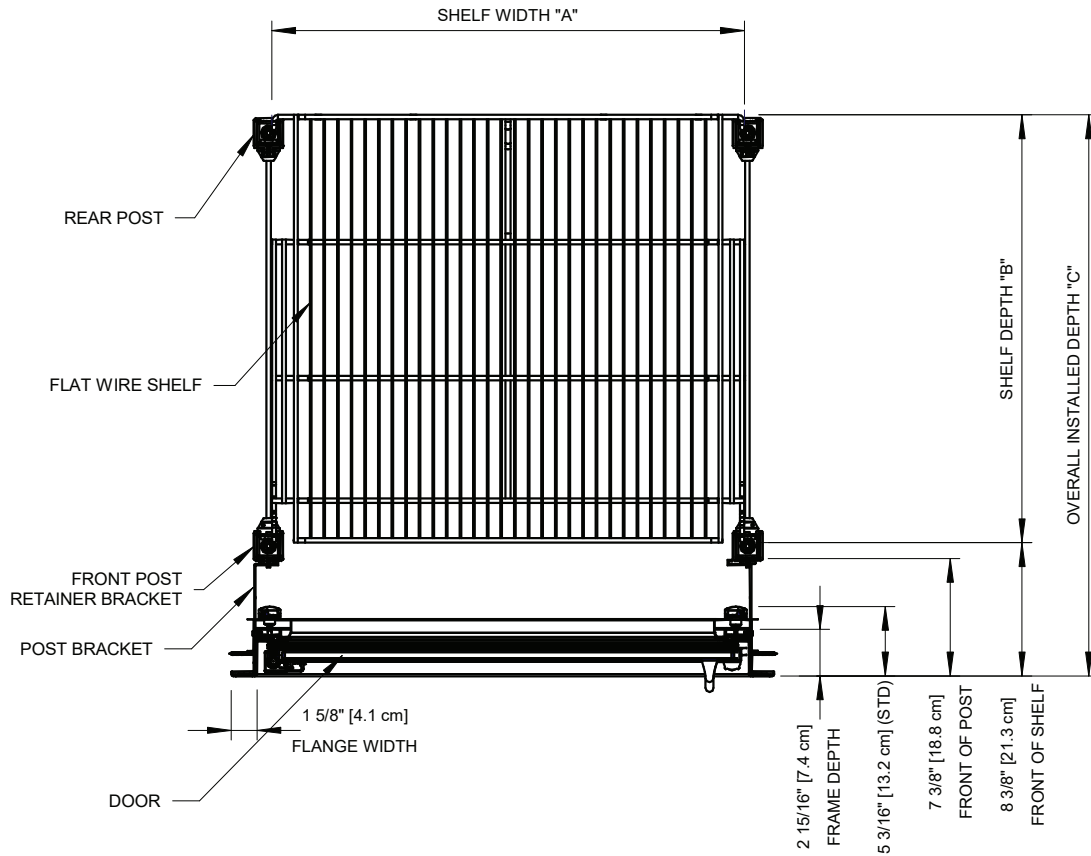

MODEL WIDTH		
Catalog Door Width	Actual Door Width	Shelf Width "A"
24	23 3/16"	23 5/16"
26	26 1/4"	26 5/16"
28	28 1/4"	28 5/16"
30	29 3/4"	29 13/16"

MODEL DEPTH	
Shelf Depth "B"	Overall Installed Depth "C"
24	30 9/16"
27	33 9/16"
36	42 9/16"