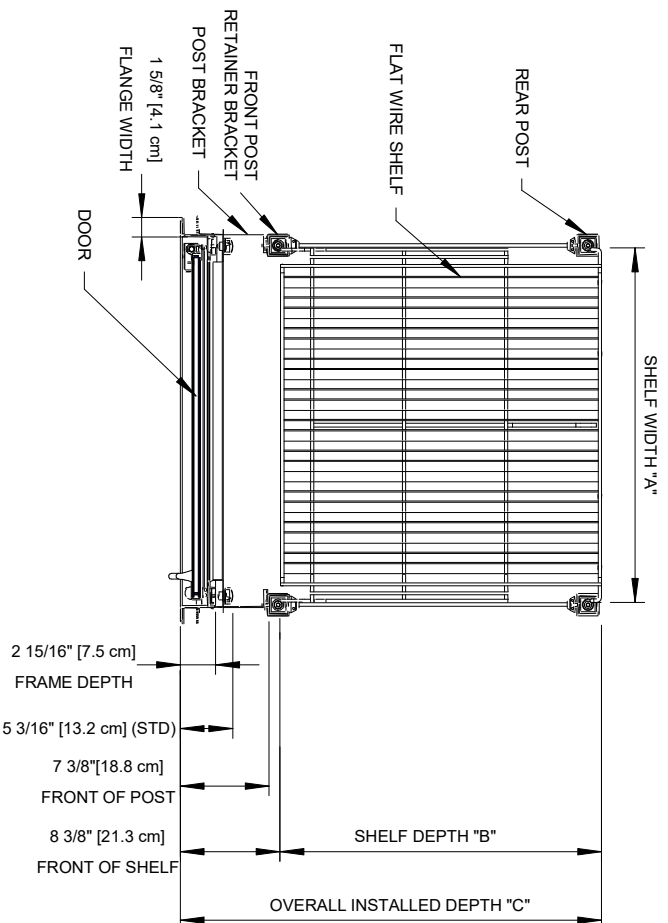

# INFINITY 60

Door Model 160N - Frame 101N - Std Flat Wire Shelving Set Back  
1 Door - Normal Temp & Low Temp

MODEL WIDTH		
Catalog Door Width	Actual Door Width	Shelf Width "A"
24	23 3/16"	23 5/16"
26	26 1/4"	26 5/16"
28	28 1/4"	28 5/16"
30	29 3/4"	29 13/16"

MODEL DEPTH		Overall Installed Depth "C"
Shelf Depth "B"		
24		30 9/16"
27		33 9/16"
36		42 9/16"