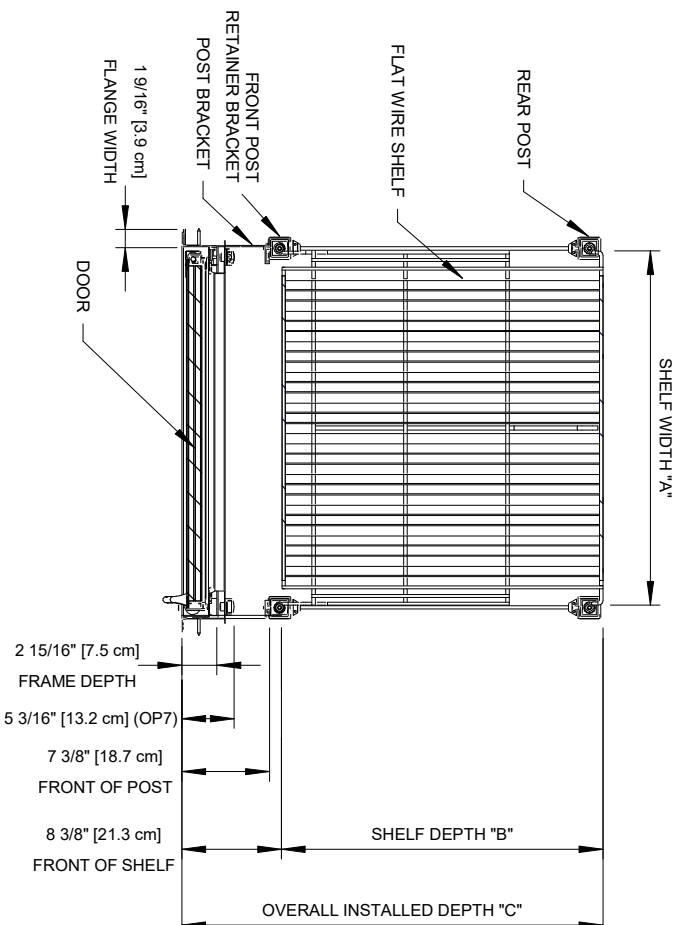

INFINITY 90

Door Model 21ZN - Frame 101N - Std Flat Wire Shelving Set Back
1 Door - Normal Temp & Low Temp

MODEL WIDTH		
Catalog Door Width	Actual Door Width	Shelf Width "A"
24"	23 3/16"	23 5/16"
26"	26 3/8"	26 5/16"
28"	28 3/8"	28 5/16"
30"	29 7/8"	29 13/16"

MODEL DEPTH	
Shelf Depth "B"	Overall Installed Depth "C"
24"	30 9/16"
27"	33 9/16"
36"	42 9/16"

INFINITY 90

Rev. Date	Rev. #	Rev. Title
06-12-26	0	NEW STANDARD