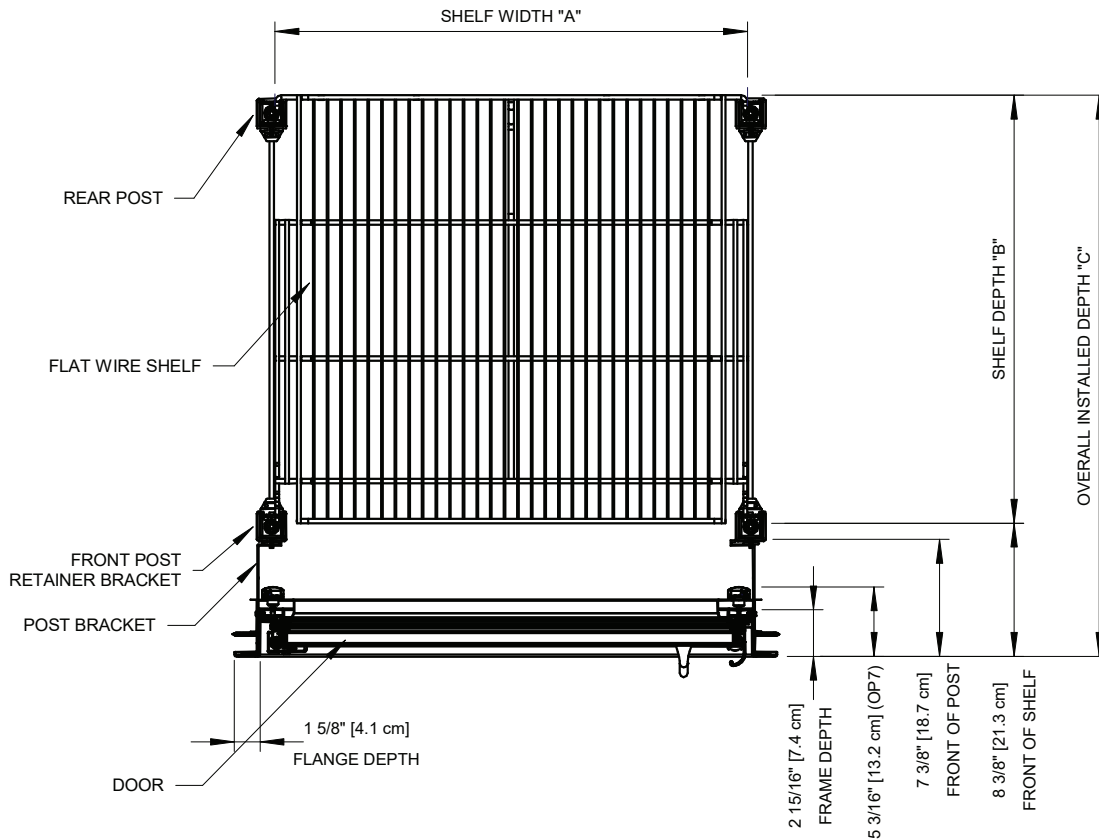

VSCN SERIES

Door Models VSCN - Frame 101N - Std Flat Wire Shelving Set Back
1 Door - Normal Temp & Low Temp

| MODEL WIDTH | | |
|--------------------|-------------------|-----------------|
| Catalog Door Width | Actual Door Width | Shelf Width "A" |
| 24 | 23 1/16" | 23 5/16" |
| 26 | 26 1/4" | 26 5/16" |
| 30 | 29 3/4" | 29 13/16" |

| MODEL DEPTH | |
|-----------------|-----------------------------|
| Shelf Depth "B" | Overall Installed Depth "C" |
| 24 | 30 9/16" |
| 27 | 33 9/16" |
| 36 | 42 9/16" |

VSCN SERIES

| Rev. Date | Rev. # | Rev. Title |
|-----------|--------|--------------|
| 05-01-26 | 0 | NEW STANDARD |
| | | |