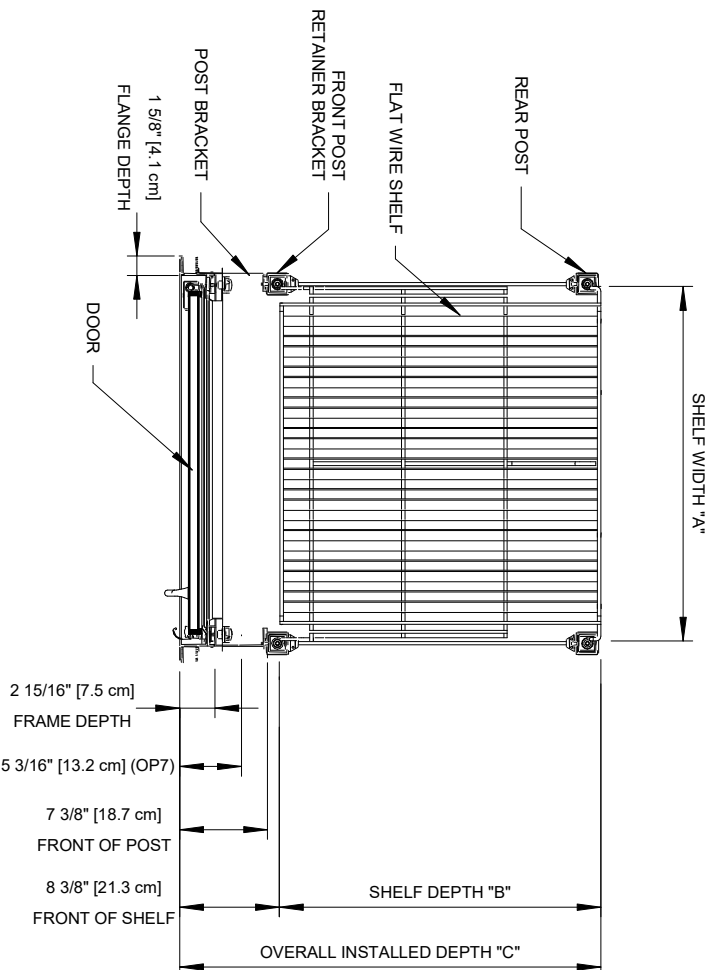

VSCN SERIES

Door Models VSCN - Frame 1011N - Std Flat Wire Shelving Set Back
1 Door - Normal Temp & Low Temp

MODEL WIDTH		
Catalog Door Width	Actual Door Width	Shelf Width "A"
24	23 1/16"	23 5/16"
26	26 1/4"	26 5/16"
30	29 3/4"	29 13/16"

MODEL DEPTH	
Shelf Depth "B"	Overall Installed Depth "C"
24	30 9/16"
27	33 9/16"
36	42 9/16"

Rev. Date	Rev. #	Rev. Title
06-12-26	0	NEW STANDARD

VSCN SERIES